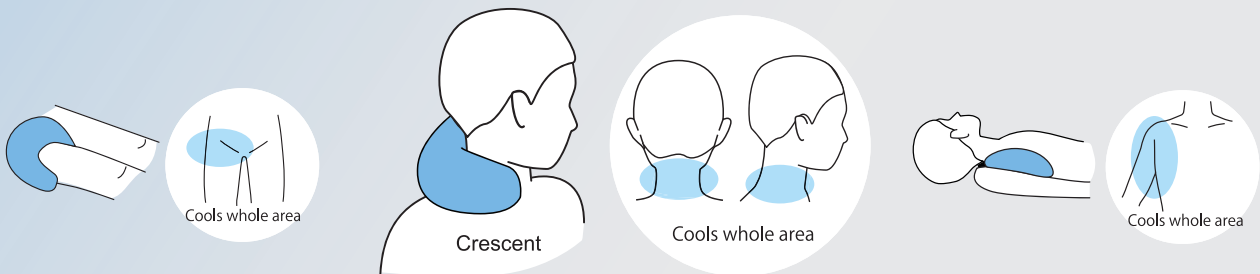

MIÉ'S Advanced Cool Gel Packs Safer, Convenient and Long-lasting

CRESCENT COOL MD

Fits curved body parts and **Cools for 4-5 hours**

Cools for longer time due to the product's thickness

Touches and cools larger area due to the crescent shape

Quick & Easy to attach & fasten

Attach and fasten with the belt