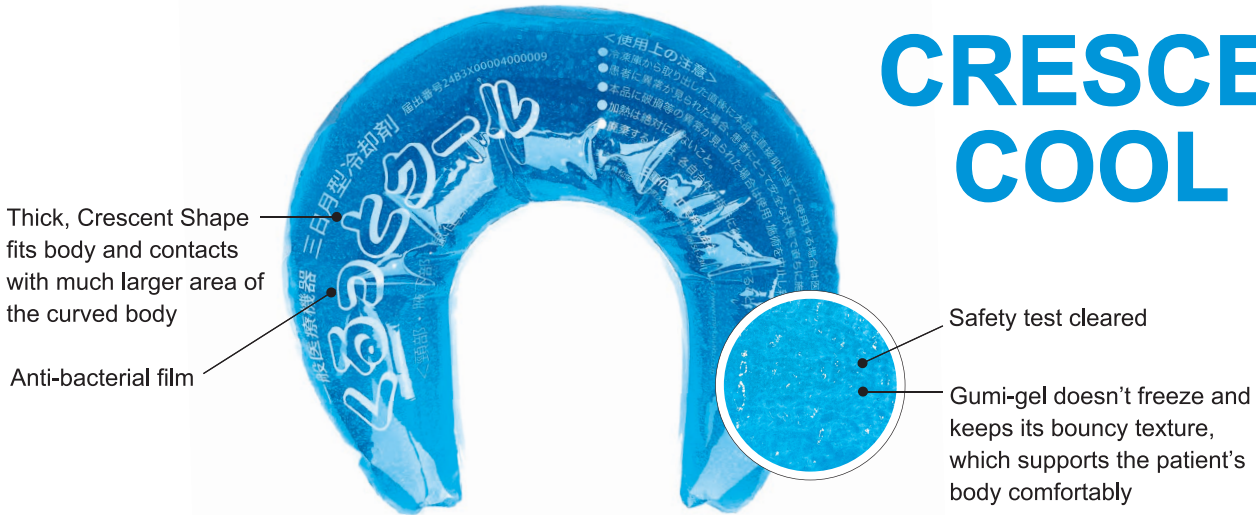

MIÉ'S Advanced Cool Gel Packs Safer, Convenient and Long-lasting

CRESCENT COOL MD

Fits curved body parts and **Cools for 4-5 hours**

Cools for longer time due to the product's thickness

Touches and cools larger area due to the crescent shape

Quick & Easy to attach & fasten

Attach and fasten with the belt