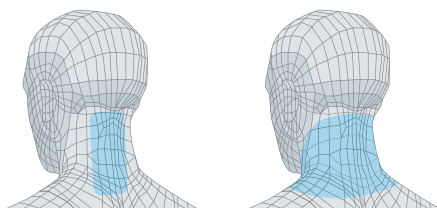

MIÉ'S Advanced Cool Gel Packs Safer, Convenient and Long-lasting

CRESCENT COOL MD

Fits curved body parts and **Cools for 4-5 hours**

Cools for longer time due to the product's thickness

Touches and cools larger area due to the crescent shape

Quick & Easy to attach & fasten

Attach and fasten with the belt