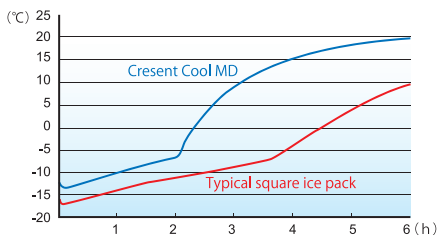

MIÉ'S Advanced Cool Gel Packs Safer, Convenient and Long-lasting

CRESCENT COOL MD

Fits curved body parts and **Cools for 4-5 hours**

Cools for longer time due to the product's thickness

Touches and cools larger area due to the crescent shape